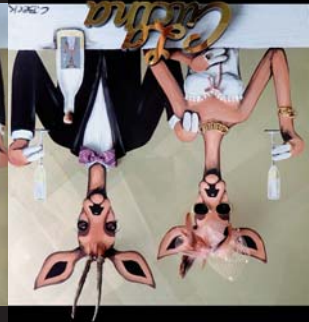

REH LAX
REHturn to paradise
Proseccoschnecke
Seccoschneckerl

AmoREH mio
100/140
EUR 3500,-

REHfugio ALBERGO

GEMÄLDEMANUFAKTUR
Christin Maria Beck
Winter 2020/21

ALBERGOschnecken
100/140 EUR 3600,-

La famiglia in REHstaurante